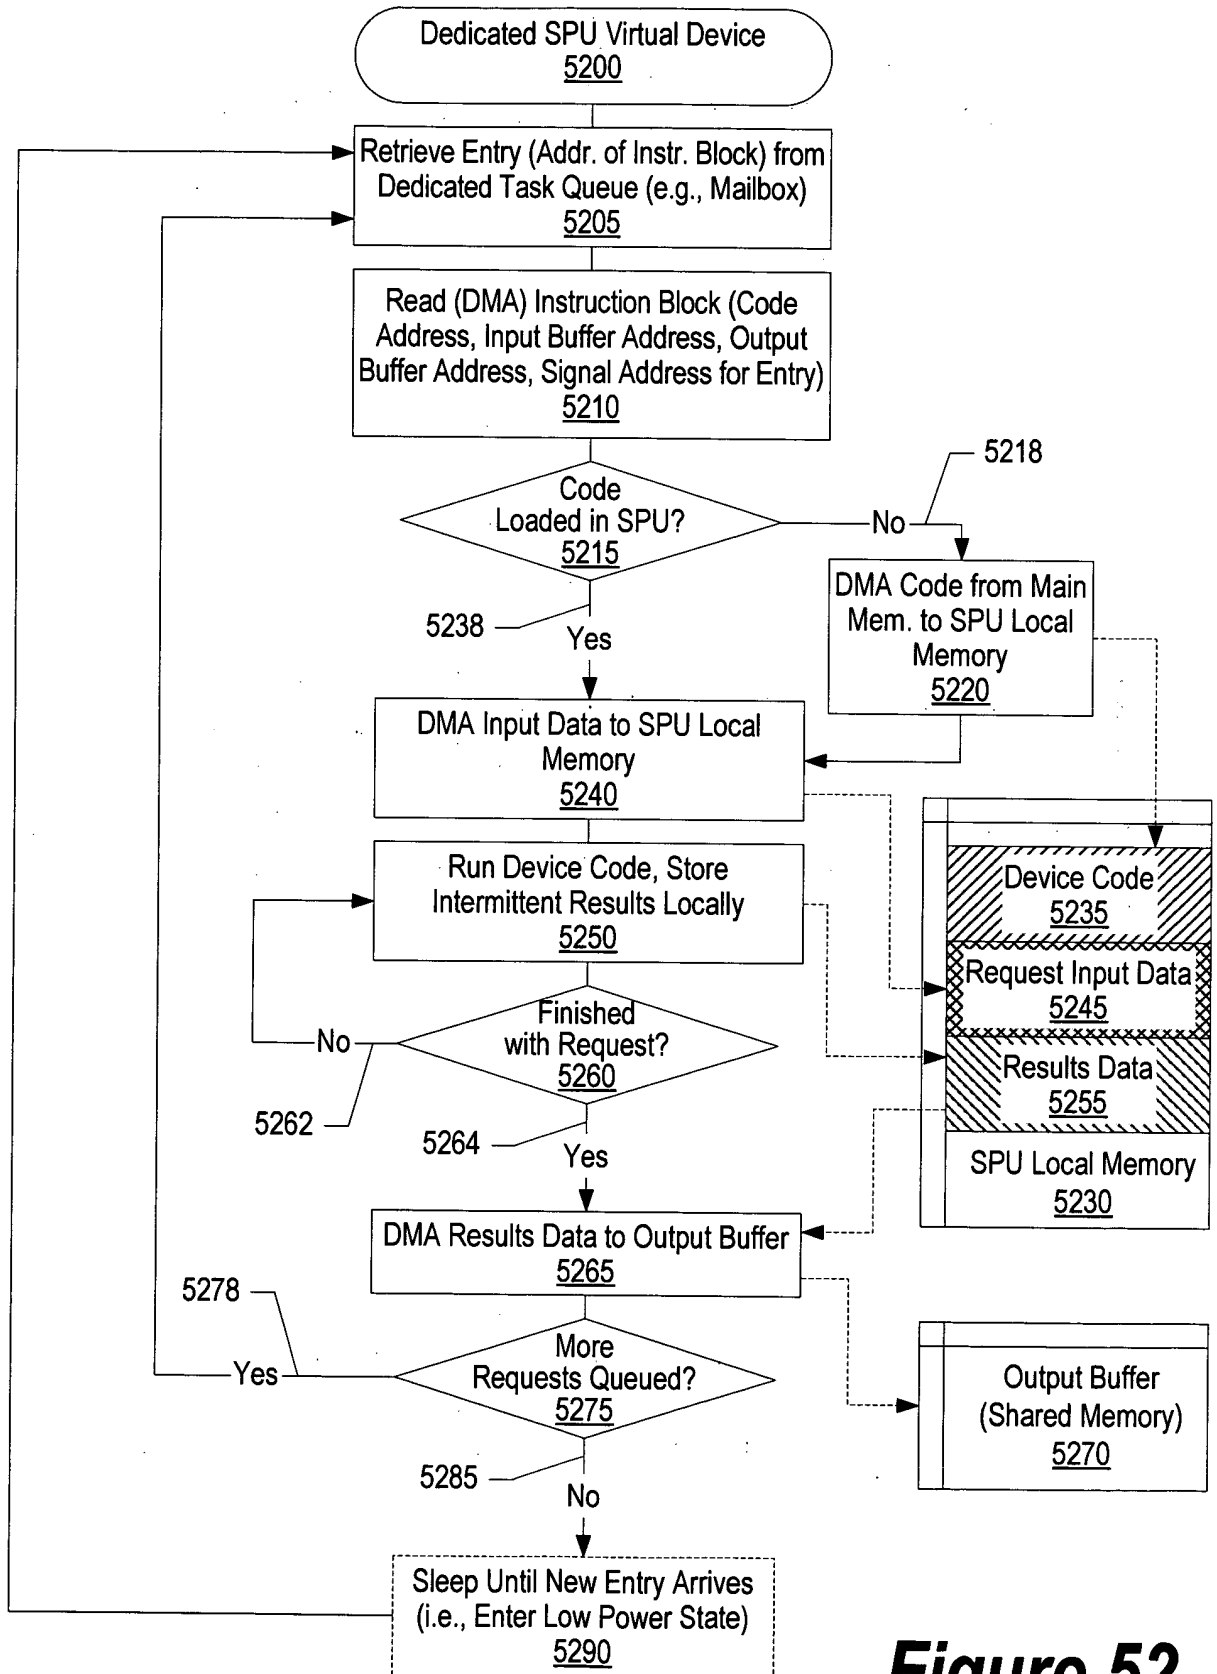

Figure 29

Figure 30

Figure 31

Figure 32

Figure 33

Figure 34

Memory Access Control Table

The diagram shows a table with 64 rows, indexed from 0 to 63. Each row contains four columns: 'Base', 'Size', 'Access Key', and 'Access Key Mask'. Callout 3504 points to the 'ID' column header. Callout 3506 points to the 'Base' column header. Callout 3508 points to the 'Size' column header. Callout 3510 points to the 'Access Key' column header. Callout 3512 points to the 'Access Key Mask' column header. Callout 3502 is an arrow pointing to the table structure.

Figure 40B

Figure 41

Figure 42

Figure 43

Figure 44

Figure 45

Figure 46

47 / 60

Figure 47

Figure 48

Figure 49

Figure 50

51 / 60

Figure 51

52 / 60

Figure 52

Figure 53

Figure 54

Figure 55

Figure 57

Figure 58

Figure 59

Figure 60